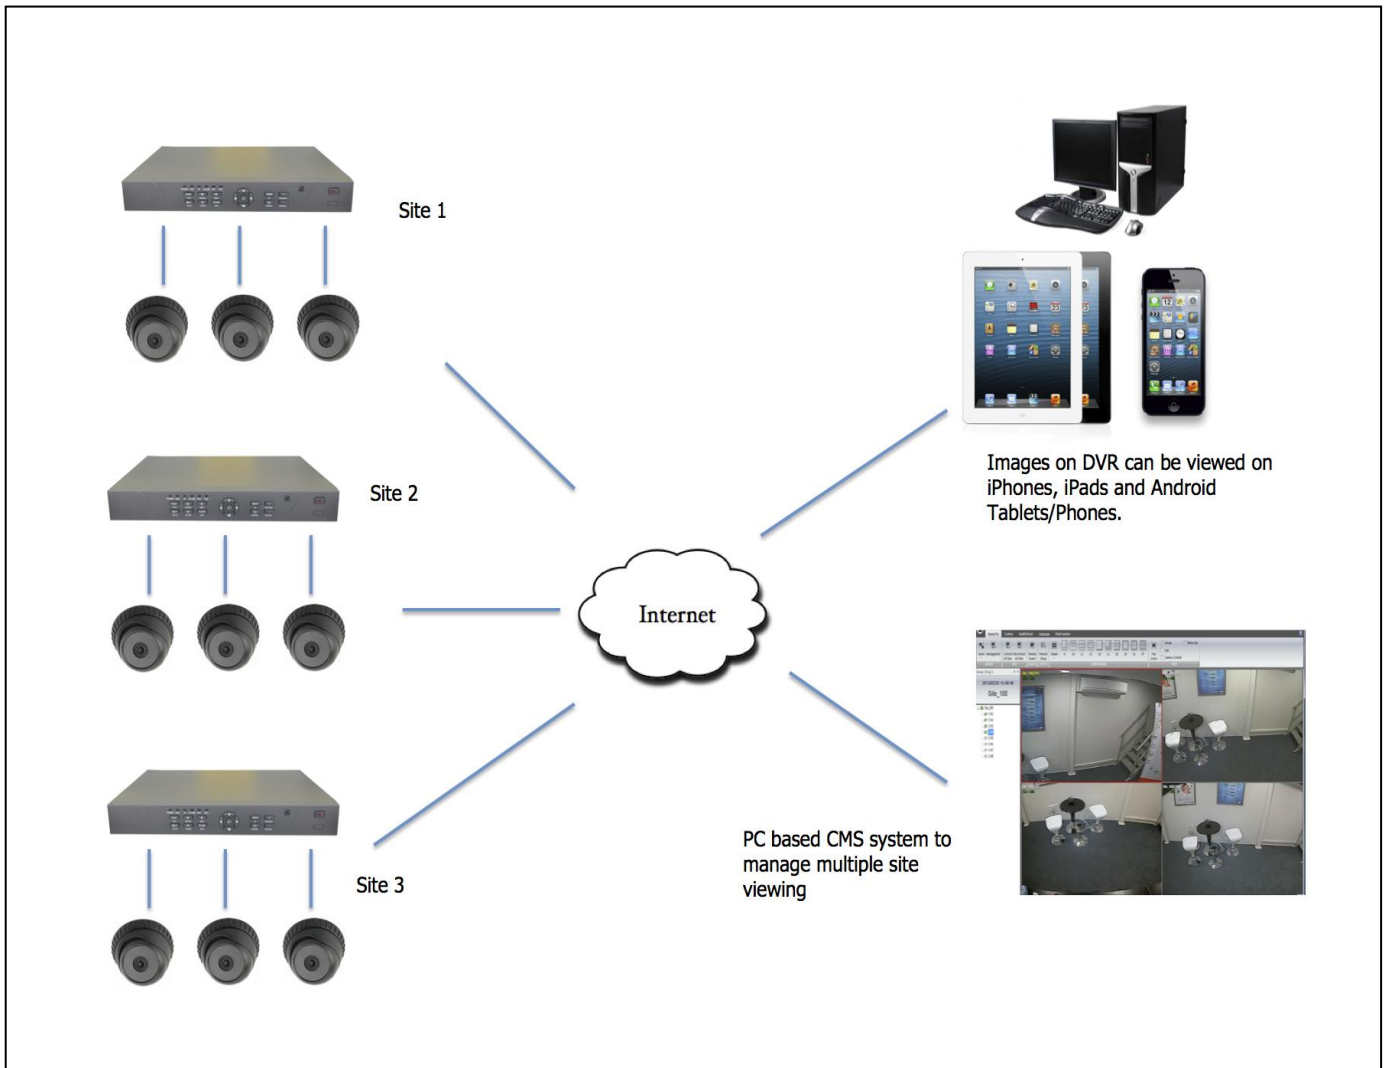

FTC CCTV Management Solution (Chain Retail Sector)

In today’s world, globalization and the advent of various media forms has greatly accelerated the transmission of information. This has since led to better efficiency in production, higher market competency as well as encouraging better use of technology.

Our video management system aims to provide solution to customer access to multiple remote sites, anywhere and everywhere.

For any enquiry, please email sales@flatworld.com.sg

SINGAPORE OFFICE

FLAT WORLD TECHNOLOGIES INTERNATIONAL PTE LTD
No. 33 , Ubi Avenue 3 , #08-55
Vertex Building, Singapore 408868

Tel: +65 6743 8088 / 6747 3303

Fax: +65 6634 7873

Email: sales@flatworld.com.sg

Website: www.flatworld.com.sg

CHINA OFFICE

FLAT WORLD SEDEC TECHNOLOGIES (SHANGHAI) CO., LTD
Unit 1908, King Tower, No. 28 Xin Jin Qiao Road Pudong
Shanghai 201206, China

Tel: (021) 50818328

Fax: (021) 50818318

Email: sales@itisaflatworld.com.cn

Website: www.itisaflatworld.com.cn